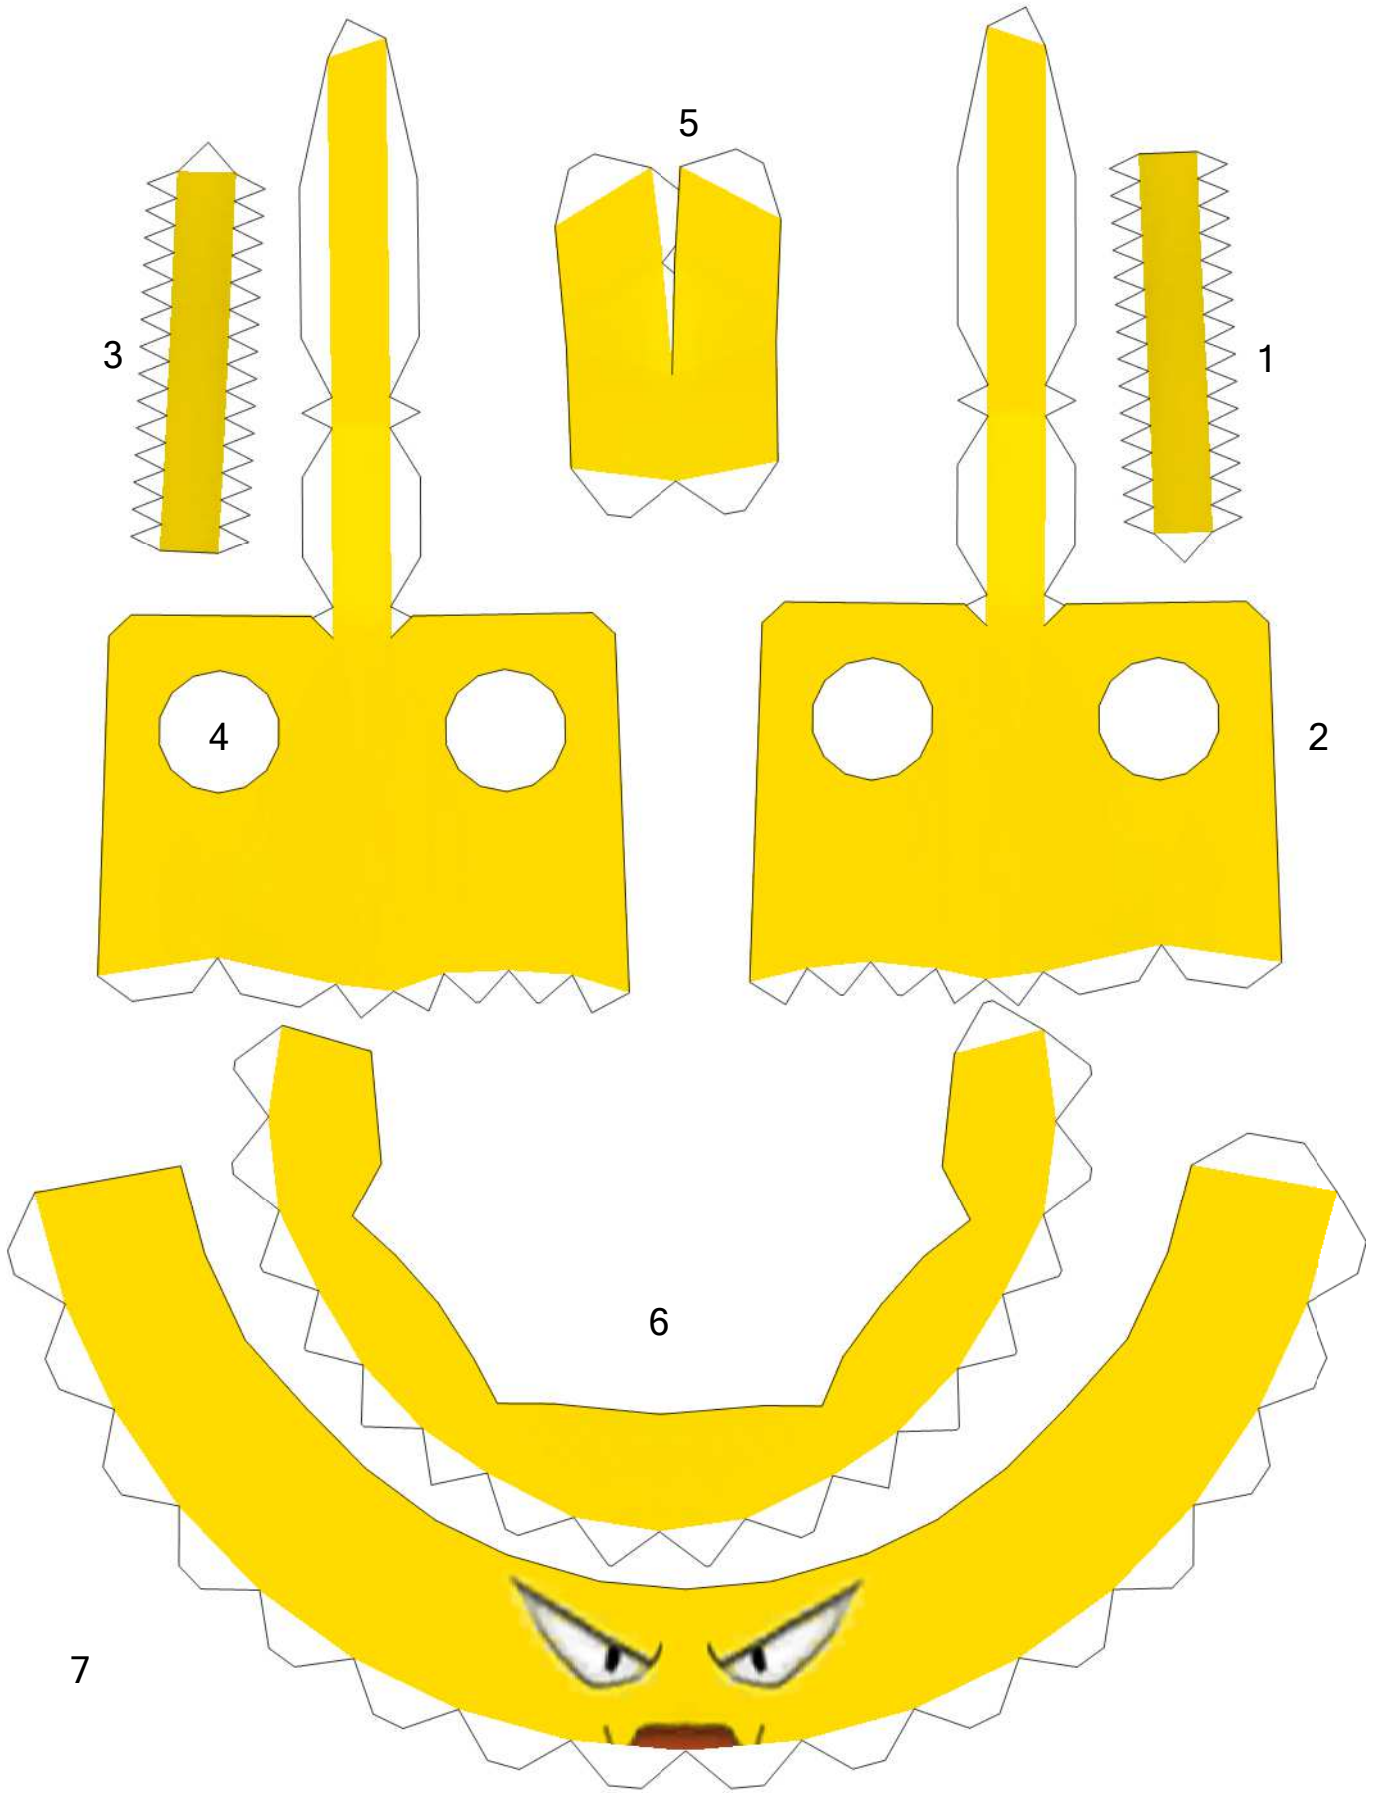

Elekid

by Brandon

Build by Luis

Paper Pokés
www.pokemonpapercraft.net

Right
Arm/Leg

Left
Arm/Leg

10

19

11

20

12

21

13

22

14

23